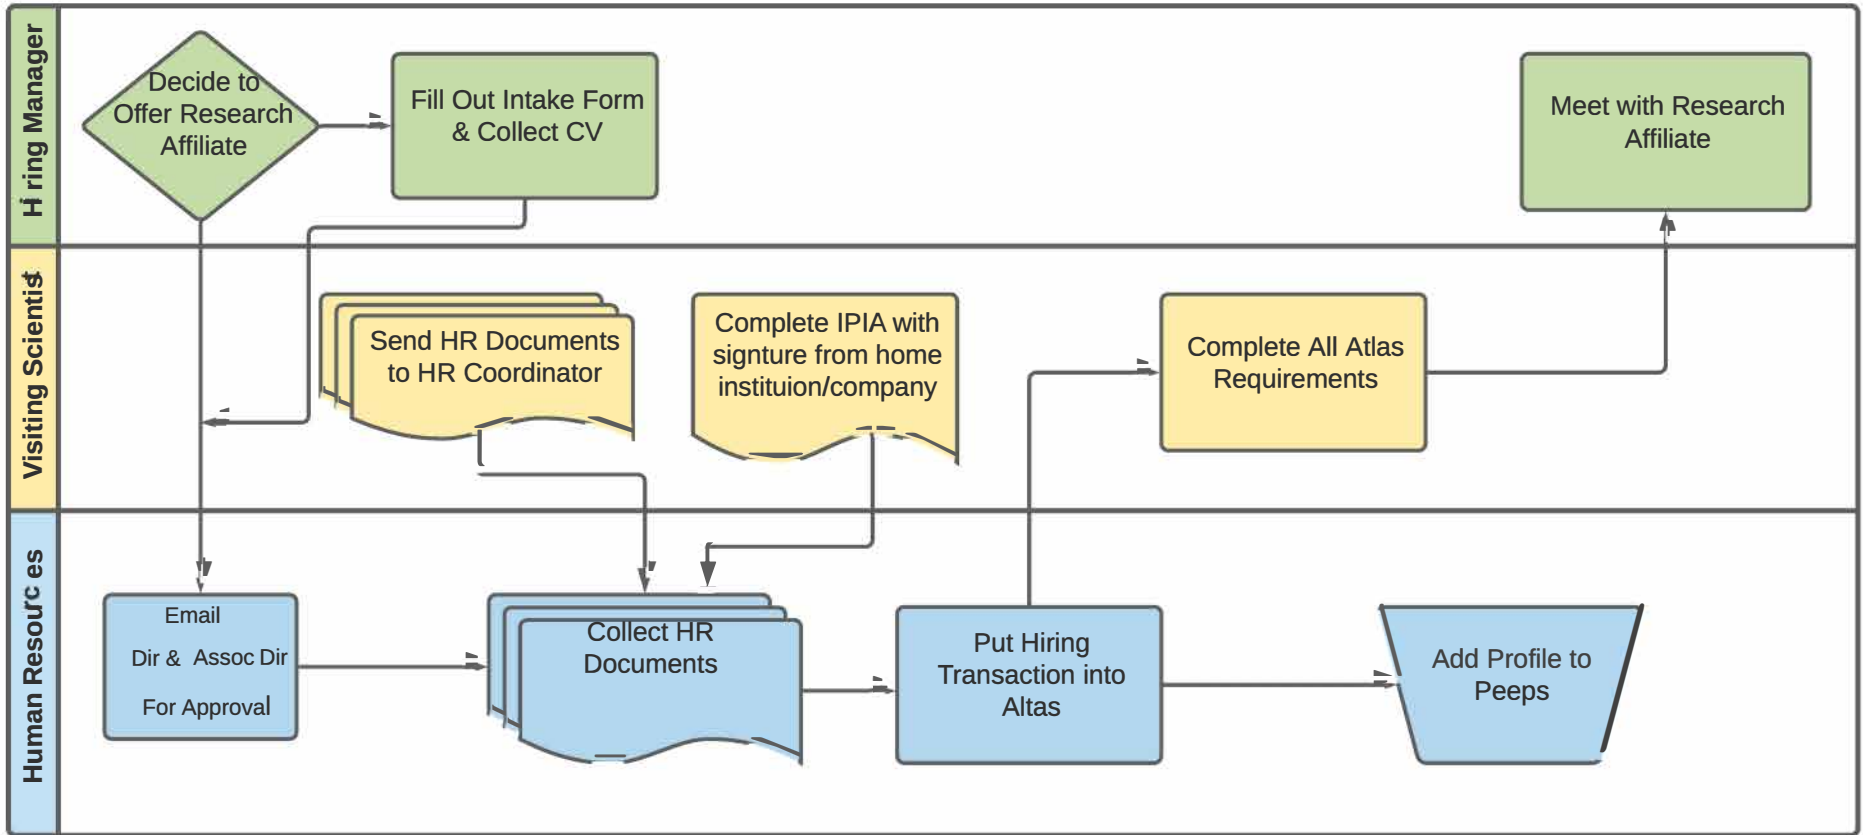

# Process to Bring Research Affiliate to CSAIL

This appointment is allowed to be remote, inside or outside of the United States. If remote, 6 months in length only at a time. If not remote, then 1 calendar year OR length of project.